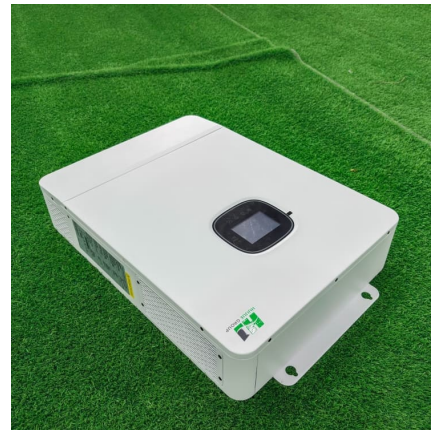

[HME Trail Camera 12V Solar Aux Power Pack](#)

HME Trail Camera 12V Solar Aux Power Pack - This rugged weatherproof battery box contains a sealed 12V lead acid battery ideal for extreme temperatures, and pre-attached solar panel for continual charging.

[Amazon : HME Solar Power Panel : Patio, Lawn ...](#)

COMPATIBILITY - 2-in-1 Solar Panel and Rechargeable Battery keep cam powered up; This solar battery pack is designed as a sustainable solution for all Stealth Cam/Muddy/WGI hunting trail cameras that have an ...