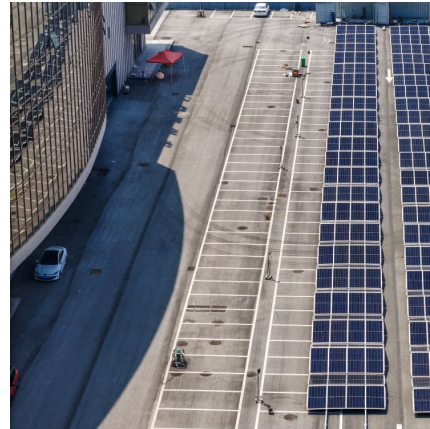

PRO Solar Kit

Our PRO Off-Grid Solar Kits are designed for tiny homes, cabins, RVs, and other off-grid spaces. Offering the perfect balance of simplicity, performance, and reliability, these kits provide ...