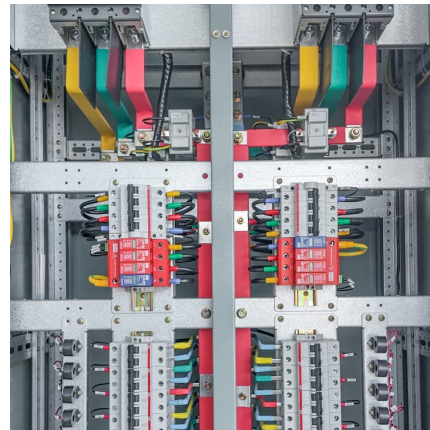

12V 150AH DROM BATTERY

With a voltage of 12V and an impressive capacity of 150Ah, it provides abundant power for large-scale solar applications and extended backup periods. This deep-cycle battery is purpose-built ...