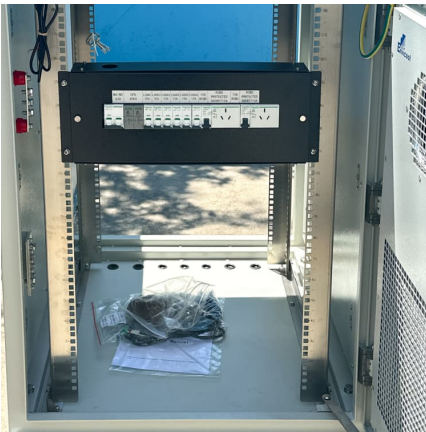

storage system is very popular for industrial commercial energy storage and home energy storage, this battery integrated MPPT, PCS, BMS, ...

P2 750 LFP Storage Rack

Designed and assembled by KORE Power, the P2 storage rack is engineered specifically for the K 2 280 battery cell and 750 LFP KORE Block platform, ensuring optimal safety, efficiency, and ...

Super high voltage 75kwh lithium battery system 750V 100Ah ...

Longer Cycle Life: Offers up to 20 times longer cycle life and five times longer float/calendar life than lead acid battery, helping to minimize replacement cost and reduce total cost of ownership.

[750KWH Energy Storage Banks . Energetech Solar](#)

The energy storage system is essentially a straightforward plug-and-play system which consists of a lithium LiFePO4 battery pack, a lithium solar charge controller, and an inverter for the voltage requested.