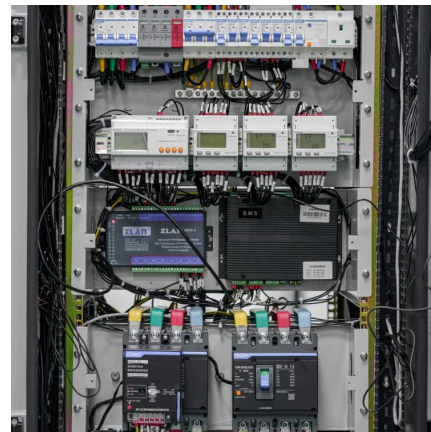

Super high voltage 75kwh lithium battery system 750V ...

Longer Cycle Life: Offers up to 20 times longer cycle life and five times longer float/calendar life than lead acid battery, helping to minimize replacement cost and reduce total cost of ownership.