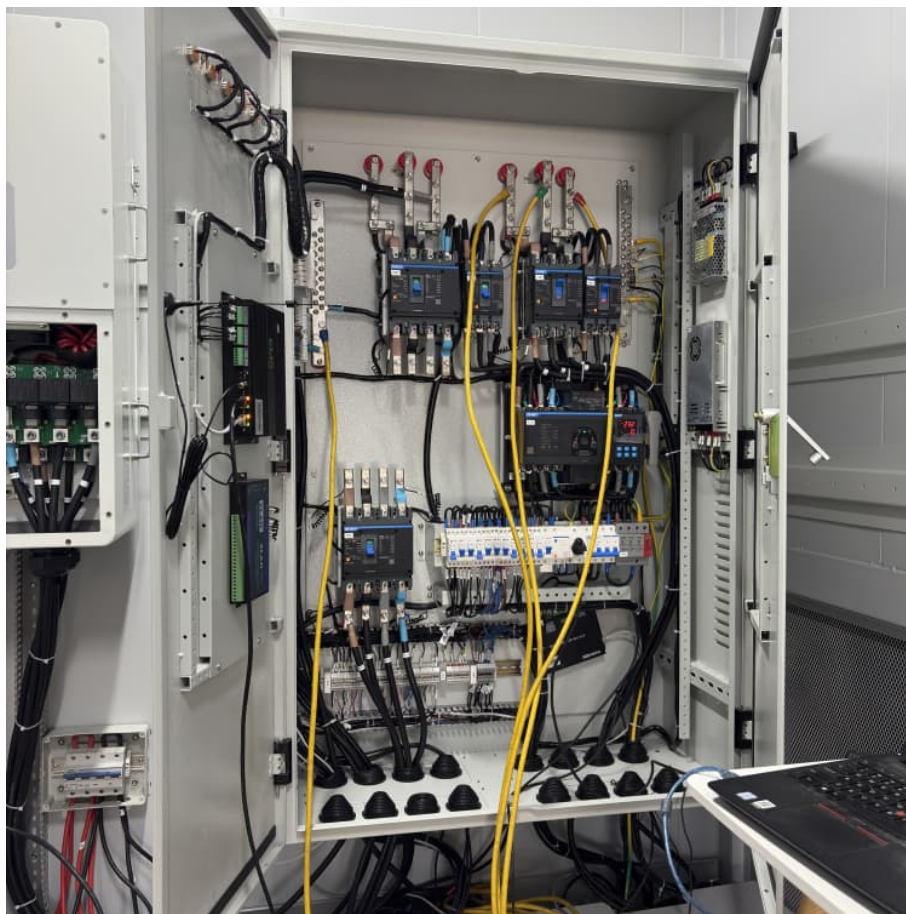

97 del sol battery terminals

97 del sol battery terminals

93-97 del Sol OEM negative

Model: del Sol Si. Engine: B18C5. -All parts have been fully tested and inspected. -The part pictured is the part you will receive. EVERY part is photographed, we do ...

93-97 Civic del Sol Si OEM positive + battery starter cable wire ...

Model: del Sol Si. Engine: D16Z6 1.6 SOHC VTEC.
- All parts have been fully tested and inspected.
-The part pictured is the part you will receive.
EVERY part is photographed, we do ...