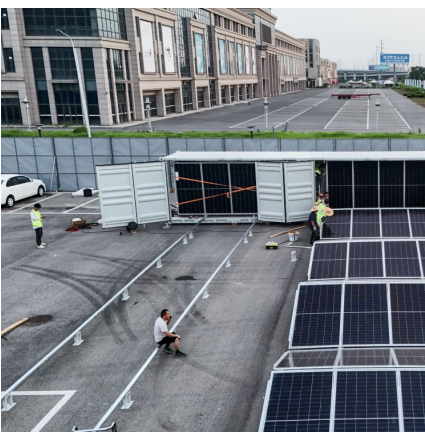

ARGYLE BATTERY (Édimbourg): Ce qu'il faut savoir pour votre ...

Argyle Battery et d'autres expériences mises en avant Visite des points forts du château d'Édimbourg avec billets, plan et guide (143)
Durée : 2 h