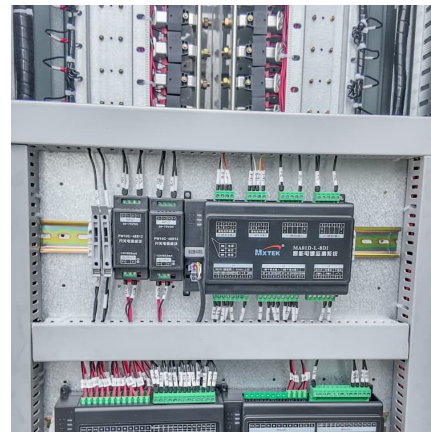

ARGYLE BATTERY (Édimbourg): Ce qu'il faut savoir pour votre ...

Argyle Battery et d'autres expériences mises en avant Visite des points forts du château d'Édimbourg avec billets, plan et guide (143)
Durée : 2 h