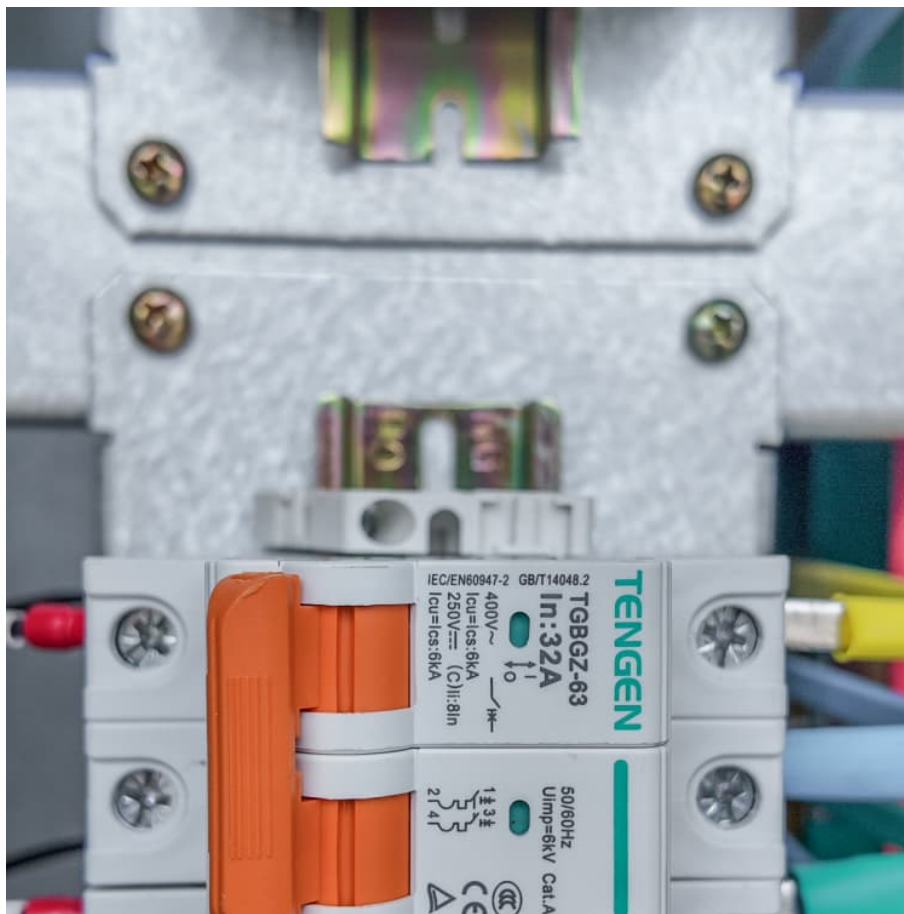

Arlo pro solar battery charger

Overview

How does Arlo solar panel Charger work?

Arlo Solar Panel Charger keeps your battery charged with direct sunlight. It's weather resistant design, 8-foot magnetic power cable, and adjustable mount makes installation easy anywhere. Compatible with Arlo Pro 5S 2K, Pro 4, Pro 3, Floodlight, Ultra 2, and Ultra Cameras. Brief content visible, double tap to read full content.