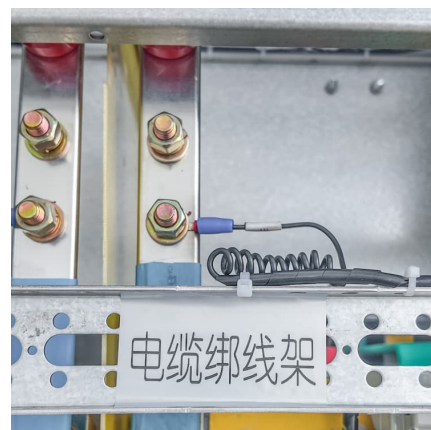

[GIGALUMI Solar Pathway Lights Outdoor, 8Pack](#)

?12H Long Lasting & Auto On/Off?Solar garden lights built-in larger capacity 600 mAh rechargeable Ni-MH battery, 6-8 hours charging, can last for 8-12 hours of continuous lighting, provide brighter lighting, longer working ...