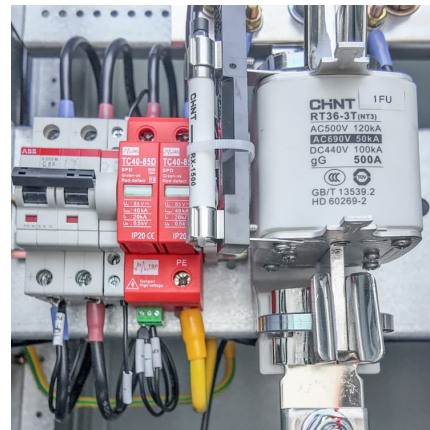

Battery Monitors

Take charge of your energy storage system with our advanced battery monitors at RICH SOLAR. These monitors provide real-time data on your battery performance, allowing you to manage your energy more efficiently.