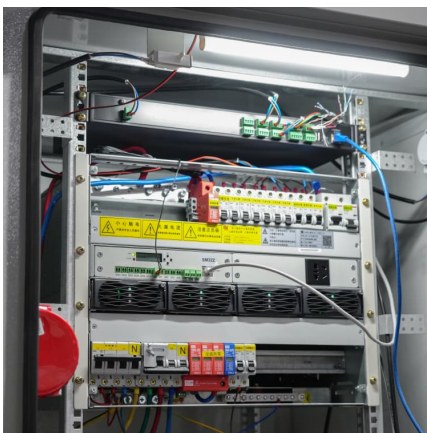

deep cycle AGM batteries that are ...

[The 14 Best Solar Battery Tester Review Of [2025]](#)

Our solar battery tester expert review and purchasing guide will guide you to choose one of the top solar battery testers you can purchase on the internet.

[Battery Testing Tools for Deep Cycle Batteries](#)

In this guide, we'll explore the best tools for testing deep cycle batteries, share some personal anecdotes, and offer practical advice to help you keep your batteries in tip-top shape.

Best Battery Tester For Deep Cycle Batteries [Updated: August ...

A deep cycle battery tester is a device that measures the state of charge and overall health of deep cycle batteries. This type of battery is designed for prolonged discharge ...