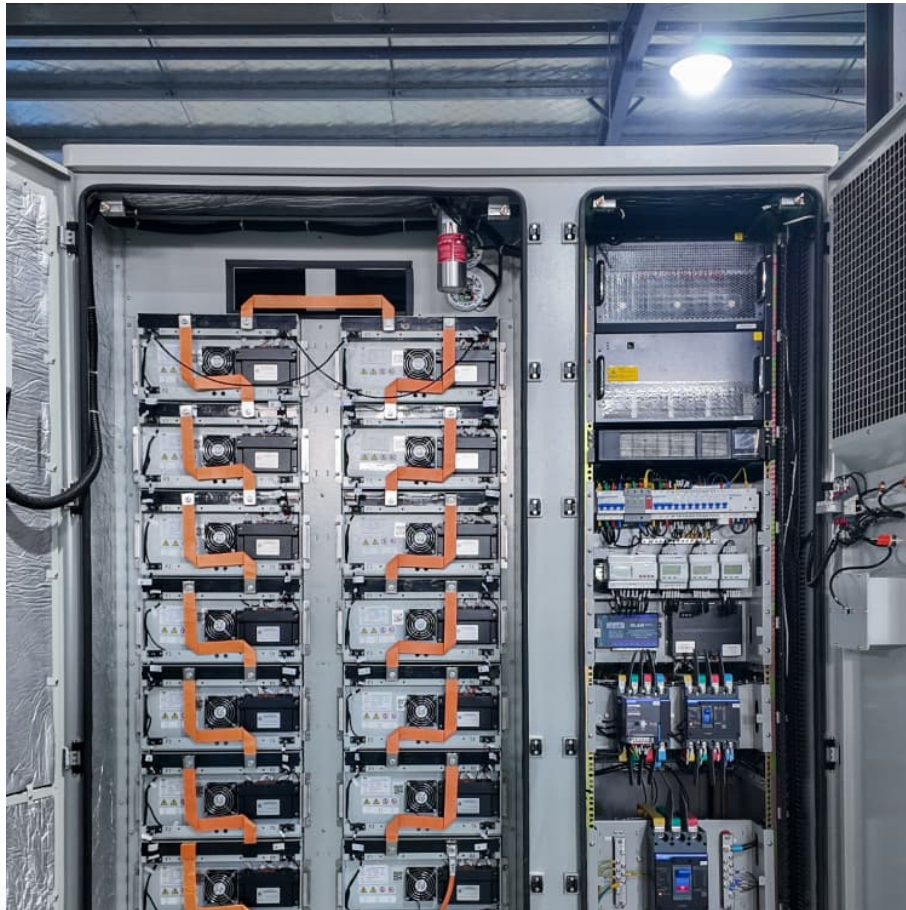

Battery tester for deep cycle solar batteries