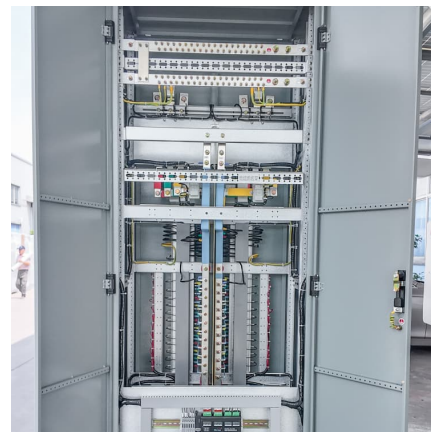

Bell+Howell Bionic Spotlight LED Solar Lights Solar-Powered ...

SOLAR POWERED LIGHT: This LED spotlight does not require batteries or electricity to operate as it has built-in industrial quality solar panels that absorb the sun's rays ...