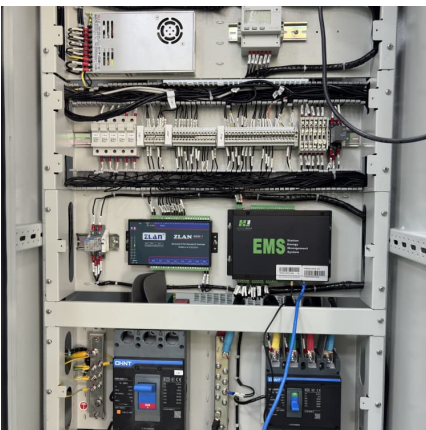

Machine at the best online prices at eBay! ...

RSR-2500 Capacitor Energy Storage Stud Welding Machine Bolt ...

Find many great new & used options and get the best deals for RSR-2500 Capacitor Energy Storage Stud Welding Machine Bolt Sign Welding Machine at the best online ...

Capacitor Energy Storage Welder Stud Weld Machine Spot ...

Find many great new & used options and get the best deals for Capacitor Energy Storage Welder Stud Weld Machine Spot welding machine at the best online prices at ...

Capacitor Energy Storage Stud Welding Machine Stud Bolt Plate ...

Capacitor Energy Storage Stud Welder Welded Bolt Plate Insulated Nail Screw 220V. Input capacitance: 3KVA. Weld Seam Cleaning Machine Argon Arc Welding Spot ...