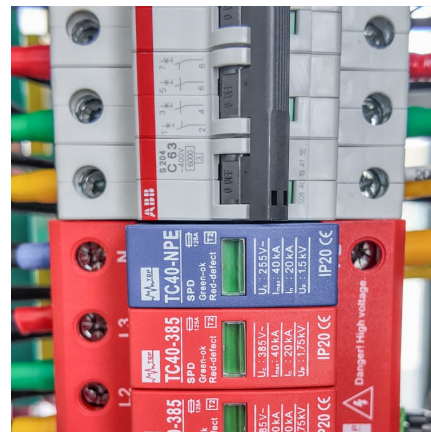

Capacitor Energy Storage Welder Stud Weld Machine Spot ...

Find many great new & used options and get the best deals for Capacitor Energy Storage Welder Stud Weld Machine Spot welding machine at the best online prices at ...

Capacitor Energy Storage Stud Welding Machine Stud Bolt Plate ...

Capacitor Energy Storage Stud Welder Welded Bolt Plate Insulated Nail Screw 220V. Input capacitance: 3KVA. Weld Seam Cleaning Machine Argon Arc Welding Spot ...