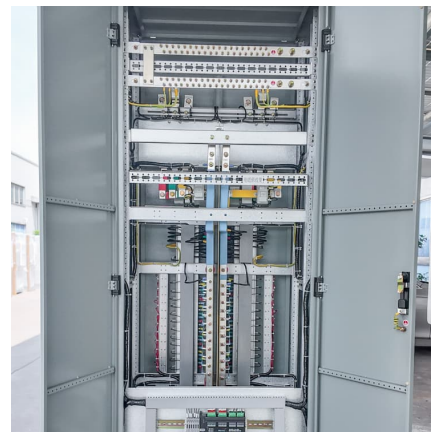

Capacitor Energy Storage Stud Welding Machine Stud Bolt Plate ...

RSR-2500 220V Capacitor Energy Storage Stud Welding Machine Stud Bolt Plate Welder M3-M10. Input capacitance: 3KVA. Capacitance capacity: 108000uF. 2 Grounding wires. Power ...