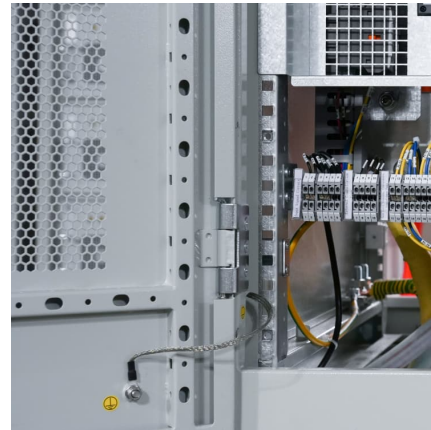

[CDM Welding Machine , Lightweight, Fast Recharge ...](#)

CDM Capacitor Discharge Stud Welding Machines
The CDM capacitor discharge stud welding machines range is both highly cost-effective and reliable, ...