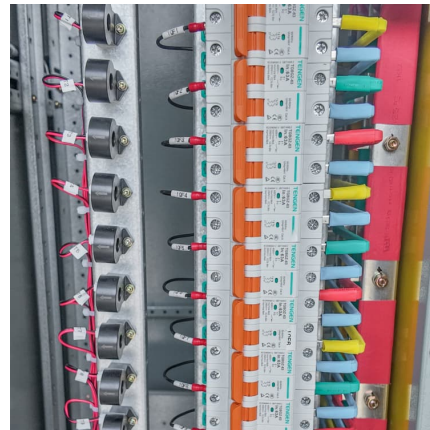

[Study on spontaneous combustion and environmental ...](#)

Study on spontaneous combustion and environmental pollution in a coal storage yard To cite this article: K Muthukumar et al 2022 IOP Conf. Ser.: Earth Environ. Sci. 1125 012001

Background Note for Standing Committee on Coal, Mines ...

Therefore, to give thrust on plastic waste minimization, source segregation, recycling, involving waste pickers, recyclers and waste processors in collection of plastic waste fraction either from ...