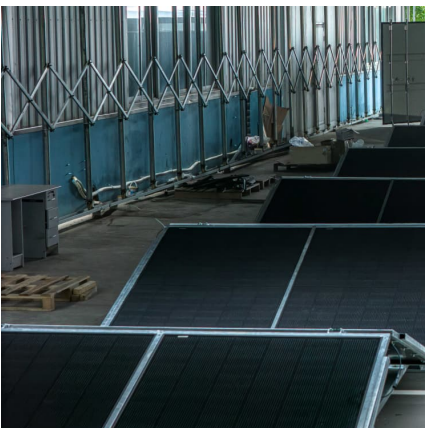

Amazon : Pathway Christmas Trees

Outdoor Christmas Decorations: 2 Pack 30In Artificial Solar Christmas Tree Lights with 33 LED, 3 Star Stake Lights, 8 Modes Solar Christmas Lights Outdoor Waterproof for Yard, Pathway, ...