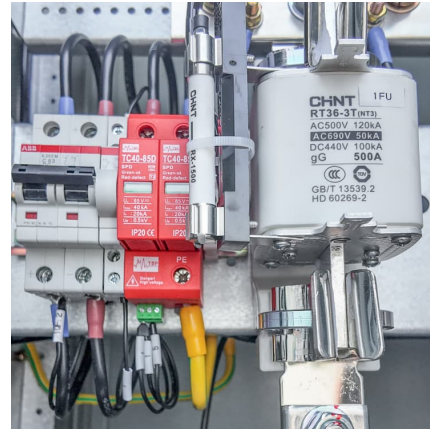

[Live streaming and shooting movies, Chu Yin started ...](#)

In fact, judging from Chu Yin's actions in the past few years, in order to make money, he has worked harder than anyone else, updating self-media every ...