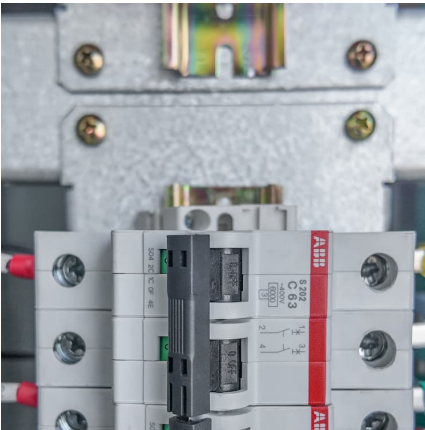

[10W Solar Battery Trickle Charger Maintainer](#)

With quick SAE connection and 3 options for ring terminals, alligator clips, and cigarette lighters, our Solar Battery Trickle Charger Maintainer is sure to be a great fit no matter what your ...

Solar Charging Car Battery through Cigarette Lighter ...

All these statements depend on how your car is wired. Find a schematic for it and find out what's in the way between the cigarette lighter and ...

Contact Us

For catalog requests, pricing, or partnerships, please visit:
<https://www.conrad.edu.pl>