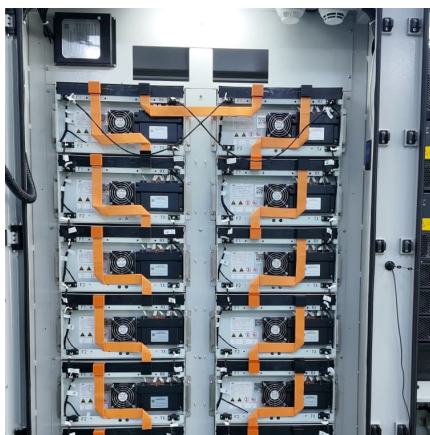

Tapered Roller Bearings

Tapered Roller Bearings are highly durable and versatile rolling elements designed to support both radial and axial loads. Featuring conical raceways and tapered rollers, they are ideal for ...