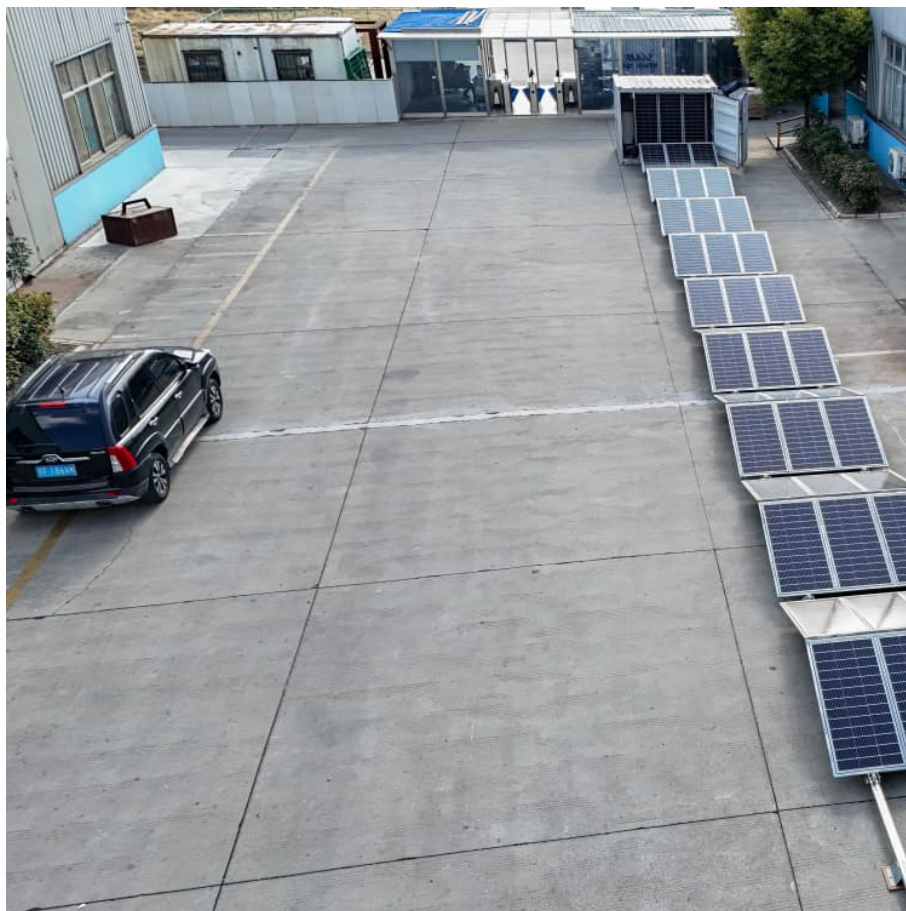

Cross-row dump capability