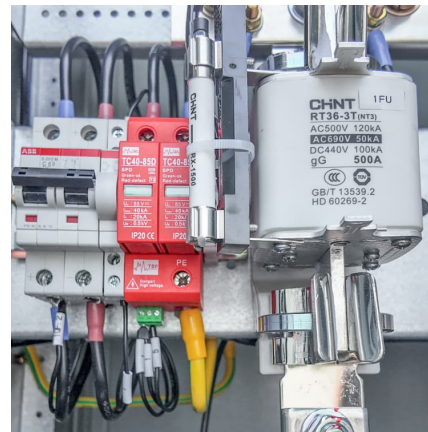

Crown 12v deep cycle solar battery

Crown 12v deep cycle solar battery

Crown 12CRP130 130Ah 12VDC Deep Cycle Flooded Lead Acid Battery

There innovative and proven deep cycle product design makes it the battery of choice for many solar applications, like big and small off-grid PV systems or grid-tied PV systems with battery ...

Crown 12CRV230 Sealed AGM 12 volt 230 ah Deep Cycle Solar Battery

12v 230ah Crown J185 Sealed AGM Deep Cycle Battery replaces LDC12-245, EV185-250A-AM, Discover EV185A-A, DC215-12. Item 12CRV230

[12CRV230 12v Crown Renewable Energy Deep Cycle ...](#)

Crown 12CRV230 Sealed AGM 12 volt 230 ah Deep Cycle Solar Battery

Crown 12CRV230 Sealed AGM 12 volt 230 ah Deep Cycle Solar Battery Reference: 12CRV230 12v 230ah Crown J185 Sealed AGM Deep Cycle Battery replaces LDC12-245, EV185-250A ...

Crown 12CRP130 130Ah 12VDC Deep Cycle Flooded Lead Acid ...

There innovative and proven deep cycle product design makes it the battery of choice for many solar applications, like big and small off-grid PV systems or grid-tied PV systems with battery ...