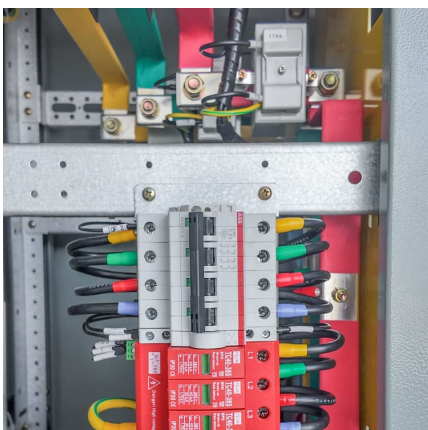

marine, campers and RV life

Interstate Batteries 12V 110 AH SLA/AGM Deep Cycle Battery for Solar

DEEP CYCLE MOBILITY BATTERY: Interstate Batteries DCM0100 professional-grade, high-quality battery developed specifically for RV's, solar, trolling motors, wheelchairs ...

lithium solar batteries, deep cycle marine battery, 12v solar ...

??4%??· We offer 100ah 200ah lithium iron phosphate deep cycle lifepo4 batteries, 12v, 24v and 48v life po4 batteries for your golf cart, boat, vans, marine, campers and RV life

[10 Best Deep Cycle Solar Batteries of 2025](#)

When planning your off-grid adventures, the right deep cycle solar battery can make all the difference. Whether you're powering an RV, a cabin, or camping