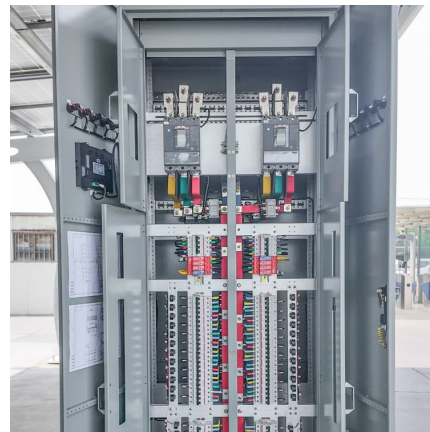

Deep cycle solar 12v batteries

Deep cycle solar 12v batteries

Amazon : Deep Cycle Solar Battery

Weize Deep Cycle AGM 12 Volt 100Ah Battery, Maintenance-Free, 3% Self-Discharge Rate, 1150A Max Discharge Current, Perfect for RV, Solar, Trolling Motor, Wind, Marine, Camping ...

[Go Power! 12-Volt Sun Cycle AGM Solar Battery](#)

Go Power! 12-Volt Sun Cycle AGM Battery is designed for solar and inverter use. Specifically designed for solar, the AGM deep-cycle battery offers maintenance-free, sealed construction.