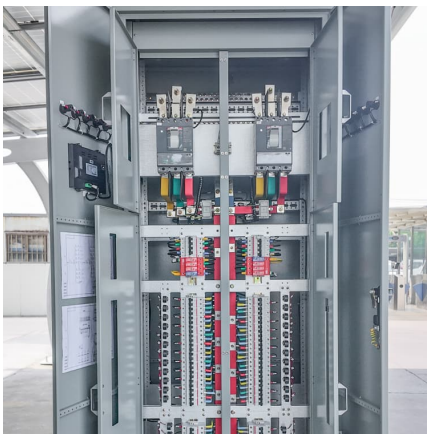

[VMAX SLR125 12V Solar AGM Battery 125ah Group31](#)

The VMAX SLR125 AGM deep cycle battery with its 125AH capacity and military grade plates is an excellent choice for all solar, power storage and backup needs.

12 Volt AGM Solar Battery

Sun Cycle AGM deep cycle battery designed specifically for solar! Features 12V, 110AH @ C100 , 100AH @ C20 Float application: 13.5 - 13.8V Cycle application: 14.4 - 15.0V Maintenance-free, ...

Contact Us

For catalog requests, pricing, or partnerships, please visit:
<https://www.conrad.edu.pl>