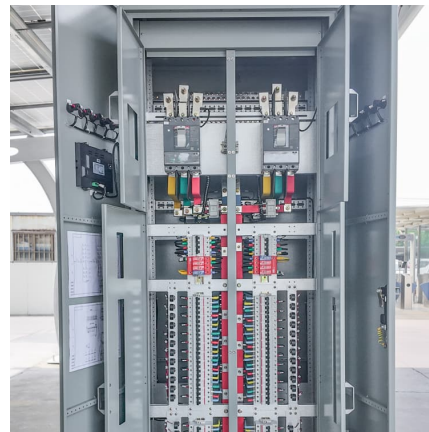

[EcoFlow 400W Rigid Solar Panel , EcoFlow US](#)

The 400W rigid solar panel is designed for the outdoors. With an IP68* waterproof rating and a robust anti-corrosive aluminum frame, the panel can withstand a wind speed of up to 130mph* ...