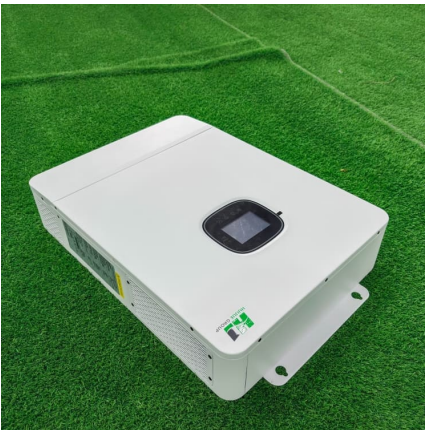

[Secure vehicle storage and parking storage](#)

Whether you have a single car or a full fleet of commercial trucks, gated parking facilities are ideal for short and long term car storage and parking. You can access your vehicle seven days a ...

[What are the fully automatic energy storage vehicles?](#)

Fully automatic energy storage vehicles refer to advanced transportation systems that integrate automated technology with regenerative energy storage capabilities.

[Types Of High-Density Parking Systems: Fully ...](#)

Designed and manufactured in the USA, the PARKPLUS Automated Guided Vehicle parking system has revolutionized high-density vehicle storage and ...