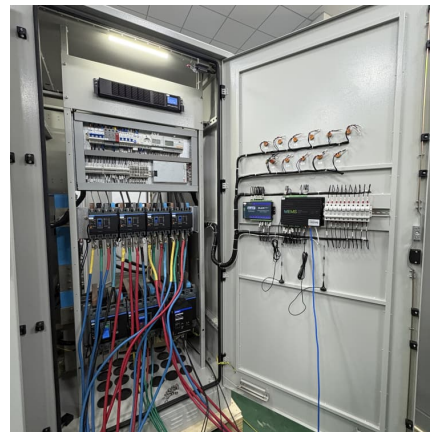

[Genshin Impact: Acquire the energy storage device ...](#)

During An Eye for an Eye World Quest in Genshin Impact, travelers get the objective to Acquire the energy storage device and unlock the ...

Mastering the 'An Eye for An Eye' Quest: How to Acquire Energy Storage

Obtaining the Energy Storage Device and unlocking the Research Terminal is a crucial part of the "An Eye for An Eye" quest in Genshin Impact. To progress, players must ...