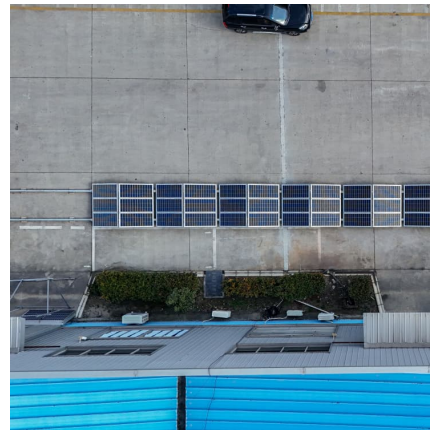

[12V/Solar Auxiliary Power Pack , HME ...](#)

Extend your trail cameras field life with HMEs 12V Battery pack with Solar Panel. This rugged weatherproof battery box contains a sealed 12V lead acid battery - ideal for ...