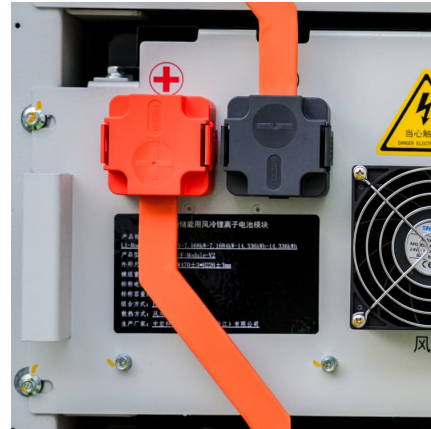

temperatures, and pre-attached solar ...