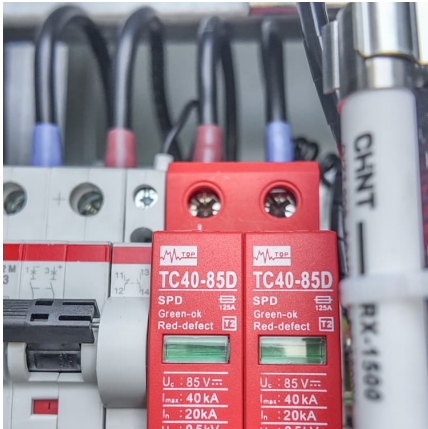

For food storage, get block ice when you can -- block ice will last 5 to 7 days in a well-insulated ice box even in 90-plus-degree weather (and longer if it's cooler).

How Did Ice Boxes Stay Cold?

A large block of ice is held in a tray or compartment near the top of the box. Cold air circulates down and around storage compartments in the lower section. ... The user has to ...