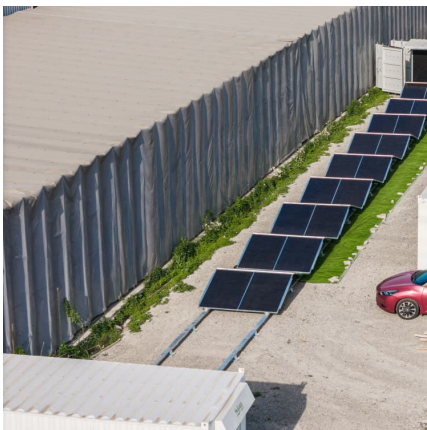

mechanics, and all the available information here!

[Acquire the energy storage device and unlock the ...](#)

Acquire the energy storage device and unlock the research terminal ahead Genshin Impact All 3/3 video. All 3/3 Acquire the energy storage device and ...

[Fixed Storage Device and Energy Transfer Device](#)

Storage devices can provide energy to Transfer and Research Terminals. Pick up a portable storage device and put it next to a terminal that has stopped ...

Acquire the energy storage device and unlock the research ...

Acquire the energy storage device and unlock the research terminal ahead Genshin Impact All 3/3 video. All 3/3 Acquire the energy storage device and unlock t