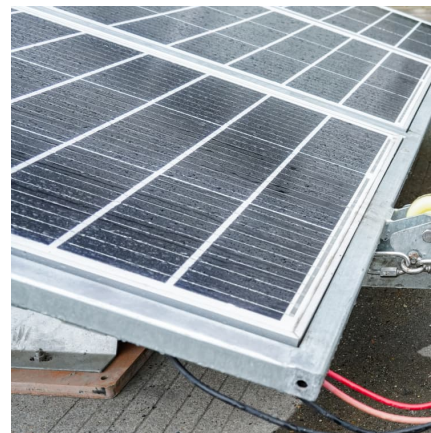

The Jackery 1500 Portable Power Station Review: Pros, Cons, ...

The Jackery 1500 is one of the most powerful and versatile portable power stations on the market today. With a high capacity 1488Wh lithium battery and 1800 watts of ...