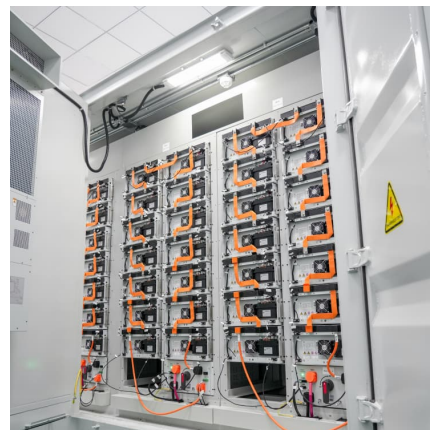

[Jackery Solar Generator 1500 1534Wh Capacity with ...](#)

Jackery Solar Generator 1500 1534Wh Capacity with 4XSolar Panels SolarSaga 100W, 3x110V/1800W AC Outlets, Ideal for Home Backup, Emergency, RV Outdoor Camping Visit the Jackery Store

[What Can Jackery 1500 Run? Overlanding or Home Backup](#)

What is Jackery 1500? The compact Jackery 1500 is a portable power station that can charge up to 7 devices simultaneously. The safe and stable battery can supply ...