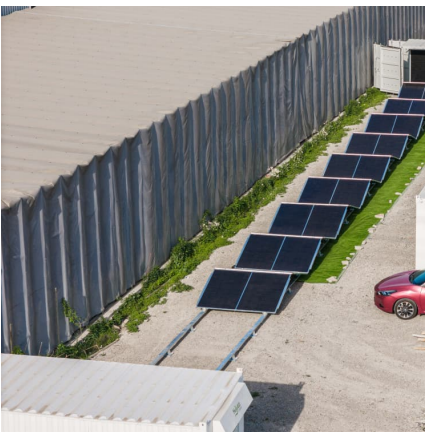

[Jackery Explorer 1500 Portable Power Station](#)

The Jackery Explorer 1500 provides 880-Watt hours of power with 1800W continuous and 3600W peak output to handle your portable power needs, engineered with a rechargeable lithium-ion ...