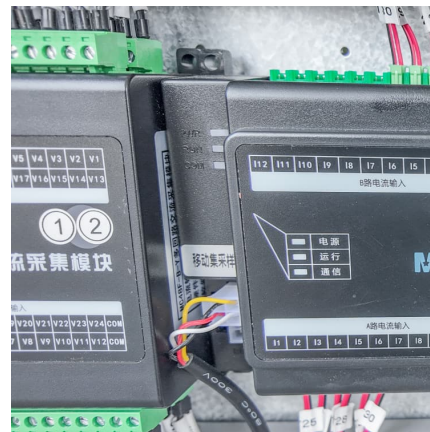

[Genshin Impact Official Launch Time and ...](#)

Genshin Impact is an open-world adventure RPG. In the game, set forth on a journey across a fantasy world called Teyvat. In this vast world, you can ...