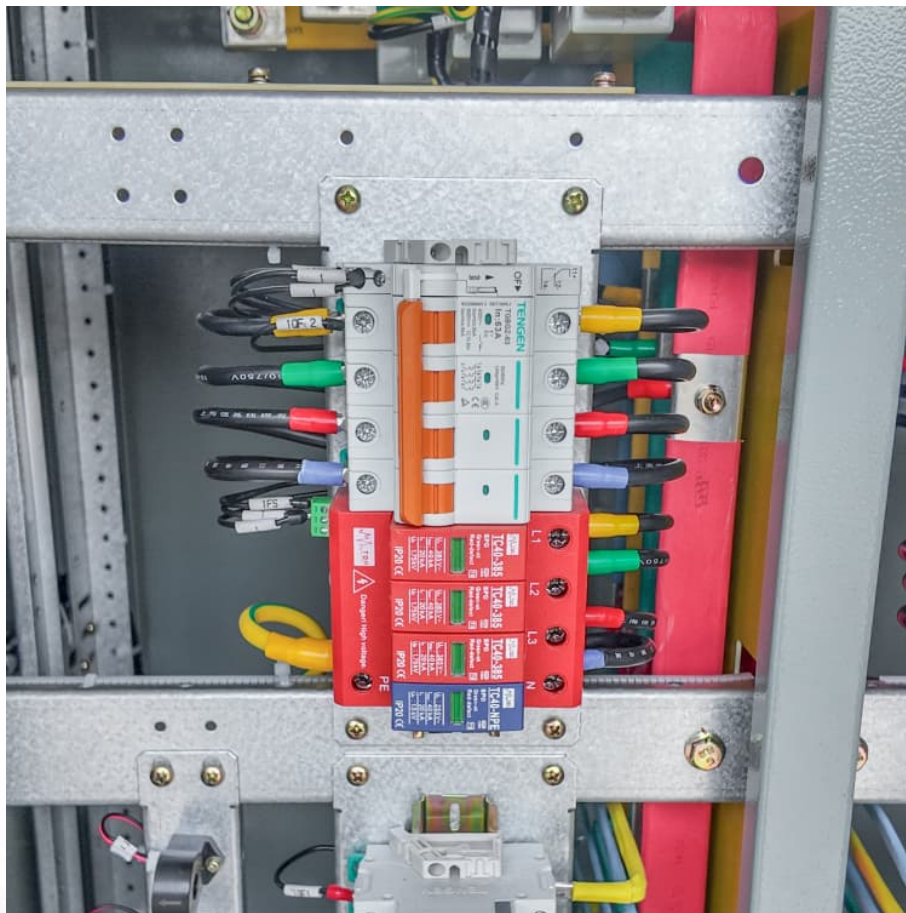

# Romoss portable energy storage power supply

## Overview

---

The ROMOSS RS1000 Power Station is a portable lithium generator that provides a maximum capacity of 933Wh and 108000mAh. It is designed to be used as a backup power source for your home or outdoor activities, such as camping, hiking, and other outdoor adventures.

The ROMOSS RS1000 Power Station is a portable lithium generator that provides a maximum capacity of 933Wh and 108000mAh. It is designed to be used as a backup power source for your home or outdoor activities, such as camping, hiking, and other outdoor adventures.

ROMOSS RS500 Portable Power Station offers 100000mAh capacity, fast charge, and versatile outputs. Ideal for outdoor and home use with safety features.| Alibaba.com .

The ROMOSS RS1000 Power Station is a portable lithium generator that provides a maximum capacity of 933Wh and 108000mAh. It is designed to be used as a backup power source for your home or outdoor activities, such as camping, hiking, and other outdoor adventures. The ROMOSS RS1000 Power Station.