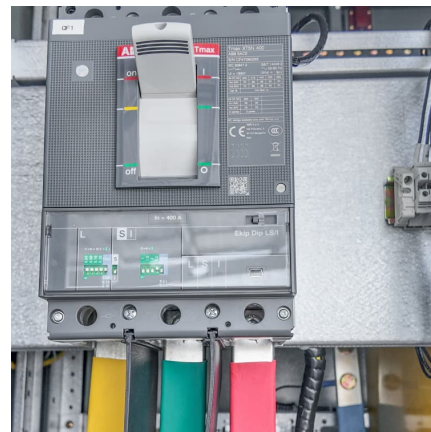

[Top 10 Solar Storage Systems in 2025: A Detailed Review](#)

Not sure which solar battery is right for you? SunValue reviews the top 10 choices of 2025, comparing features, pricing, and performance.