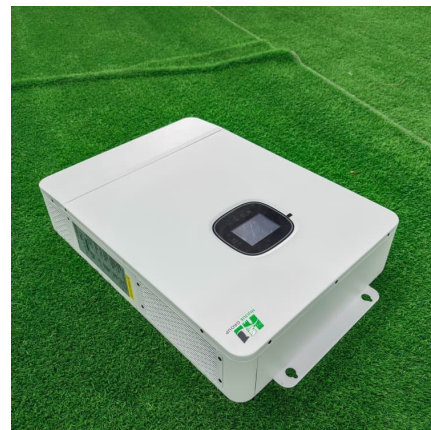

Clore Automotive SOLAR Digital 12V Battery and System Tester

The BA9 is able accurately test both charged and discharged batteries (down to 7 Volts) and features a variety of safety features, including reverse polarity and over-voltage ...

SOLAR BA9 40-1200 CCA Digital Battery and System Tester, Model: BA9

About this item 12 Volt battery and system testing 40-1200 CCA testing capacity 7-15V operating range Compatible with many battery types, including Flooded, AGM, Spiral ...