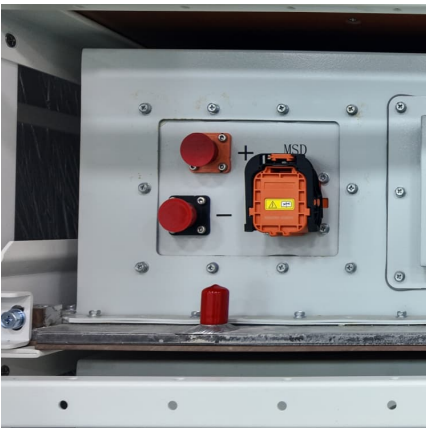

[WYZE Wireless Outdoor/Indoor Battery Security](#)

Wyze Wireless Outdoor Battery Camera Pro with Solar Panel - 24/7 Protection, Zero Wires! Keep your property secure around the clock with Wyze Wireless Outdoor Battery Security Camera Pro, powered by an eco ...

Wyze Battery Cam Solar Panel

Record for longer. Attach a solar panel to your Wyze Battery Cam Pro to extend the battery life. Designed to be weather resistant and mountable anywhere. Works with Wyze Cam Outdoor ...

Wyze Solar Panel Battery Management Tips for Outdoor Cameras

This guide highlights the best practices for battery management using Wyze's solar panel solutions, focusing on the Wyze Battery Cam Pro and Wyze Cam Outdoor v2.