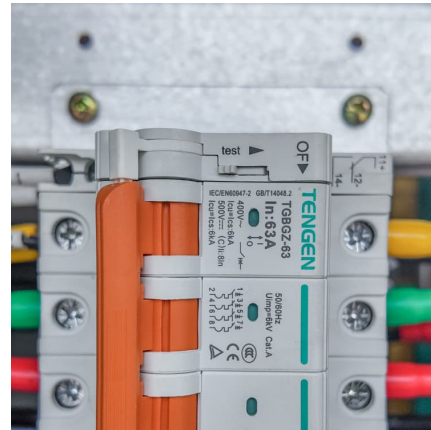

Wyze Battery Cam Pro + Solar Panel

Wyze Battery Cam Pro + Solar Panel Protect anywhere. See everything in 2.5K HDR. No power outlet or electrician needed. Turn this wireless cam into a solar security cam by adding a Wyze ...