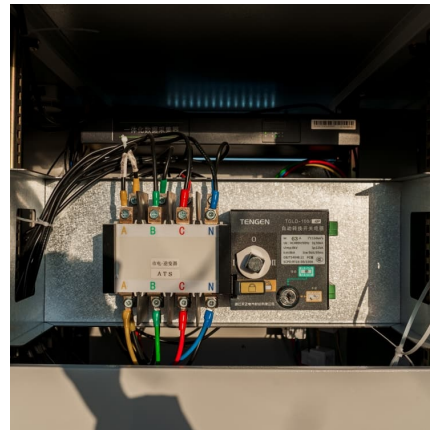

Yinbang Clad Material Co., Ltd

PROFILE:Founded in June, 1988, Yinbang Clad Material Co., Ltd. (hereinafter as "the Company") is located in Hongshan Street, Xinwu District, the City of Wuxi, also known as the birthplace of ...